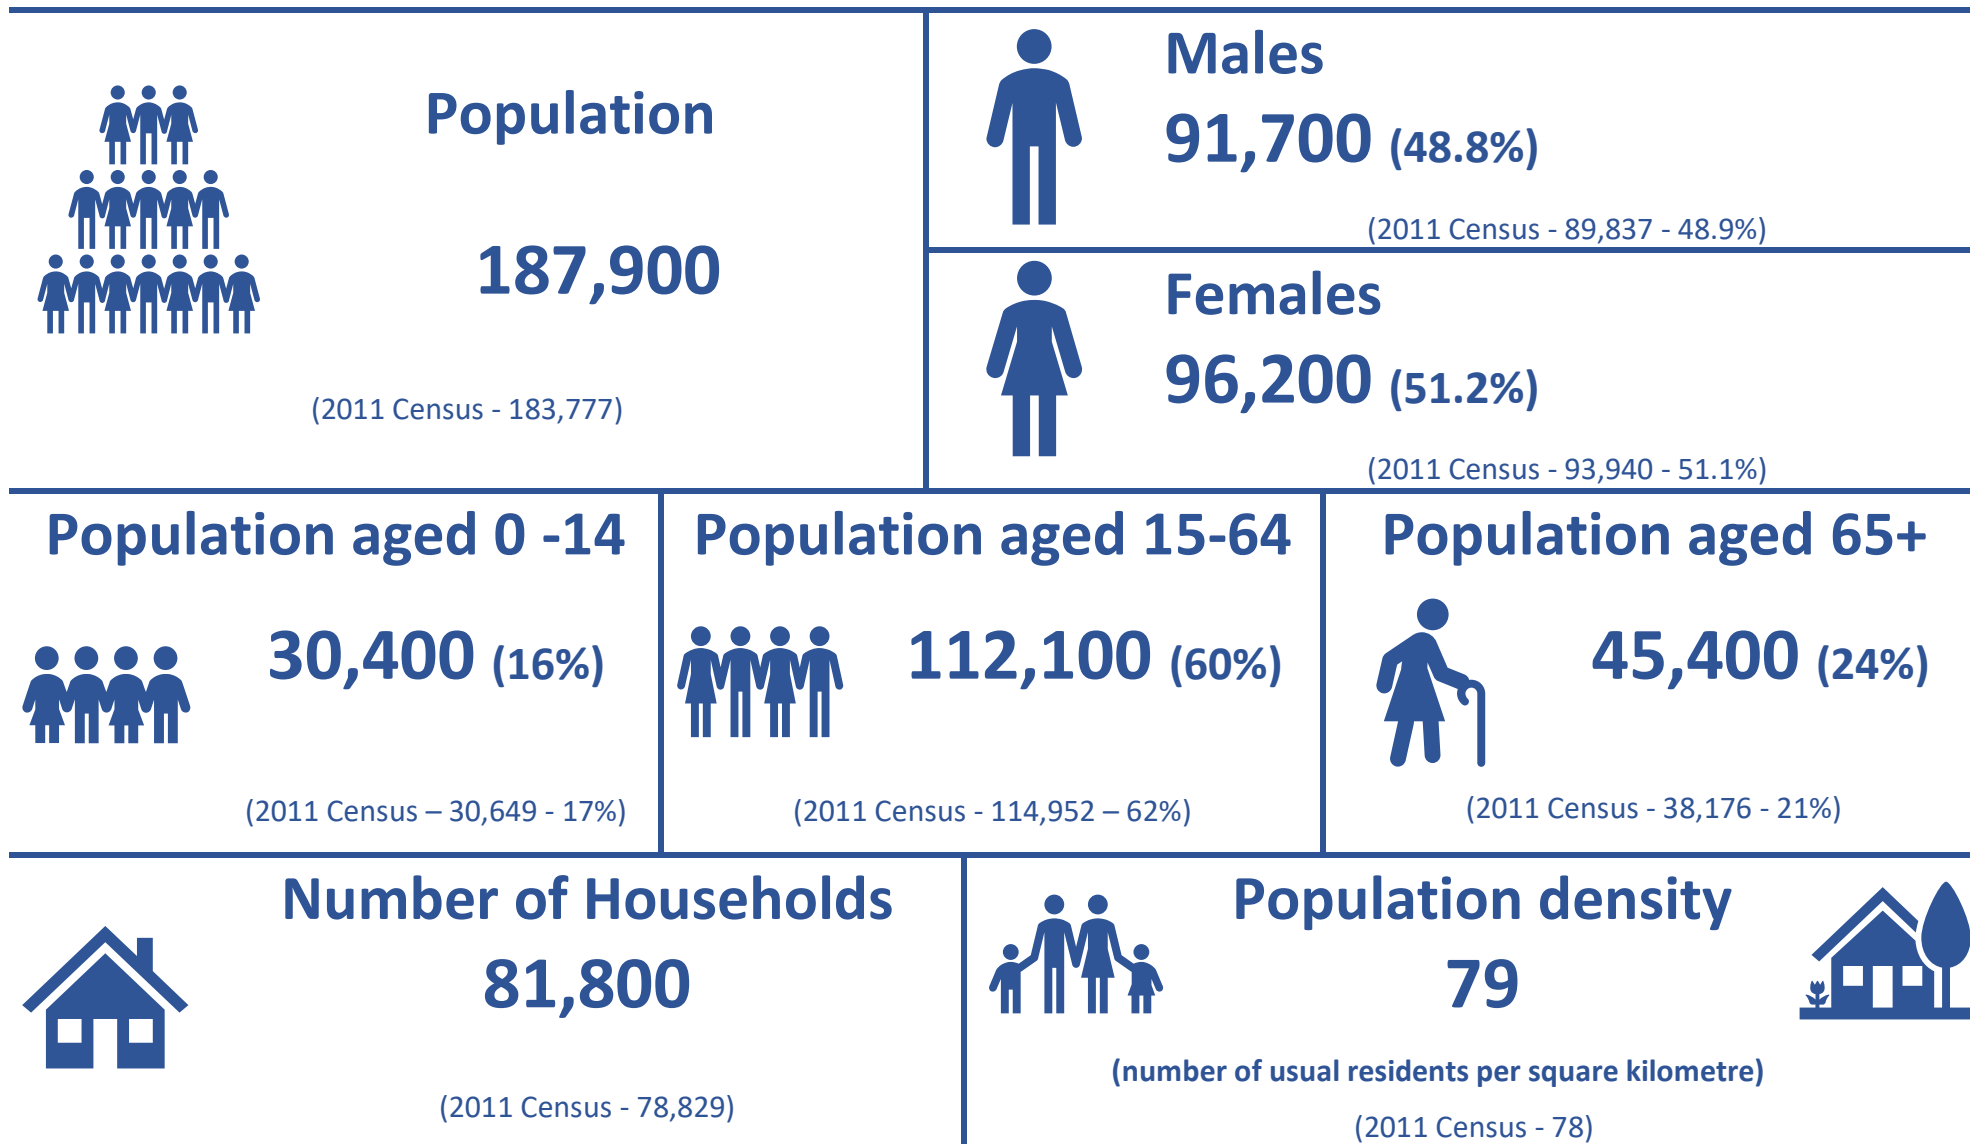

Census 2021 - Carmarthenshire data

Source: 2021 Census Key Statistics, Office for National Statistics ©Crown Copyright 2022
Produced by the Corporate Data Insight Team, Carmarthenshire County Council

These statistics may be used under the terms of the [Open Government Licence](#).
Email: Data@carmarthenshire.gov.uk