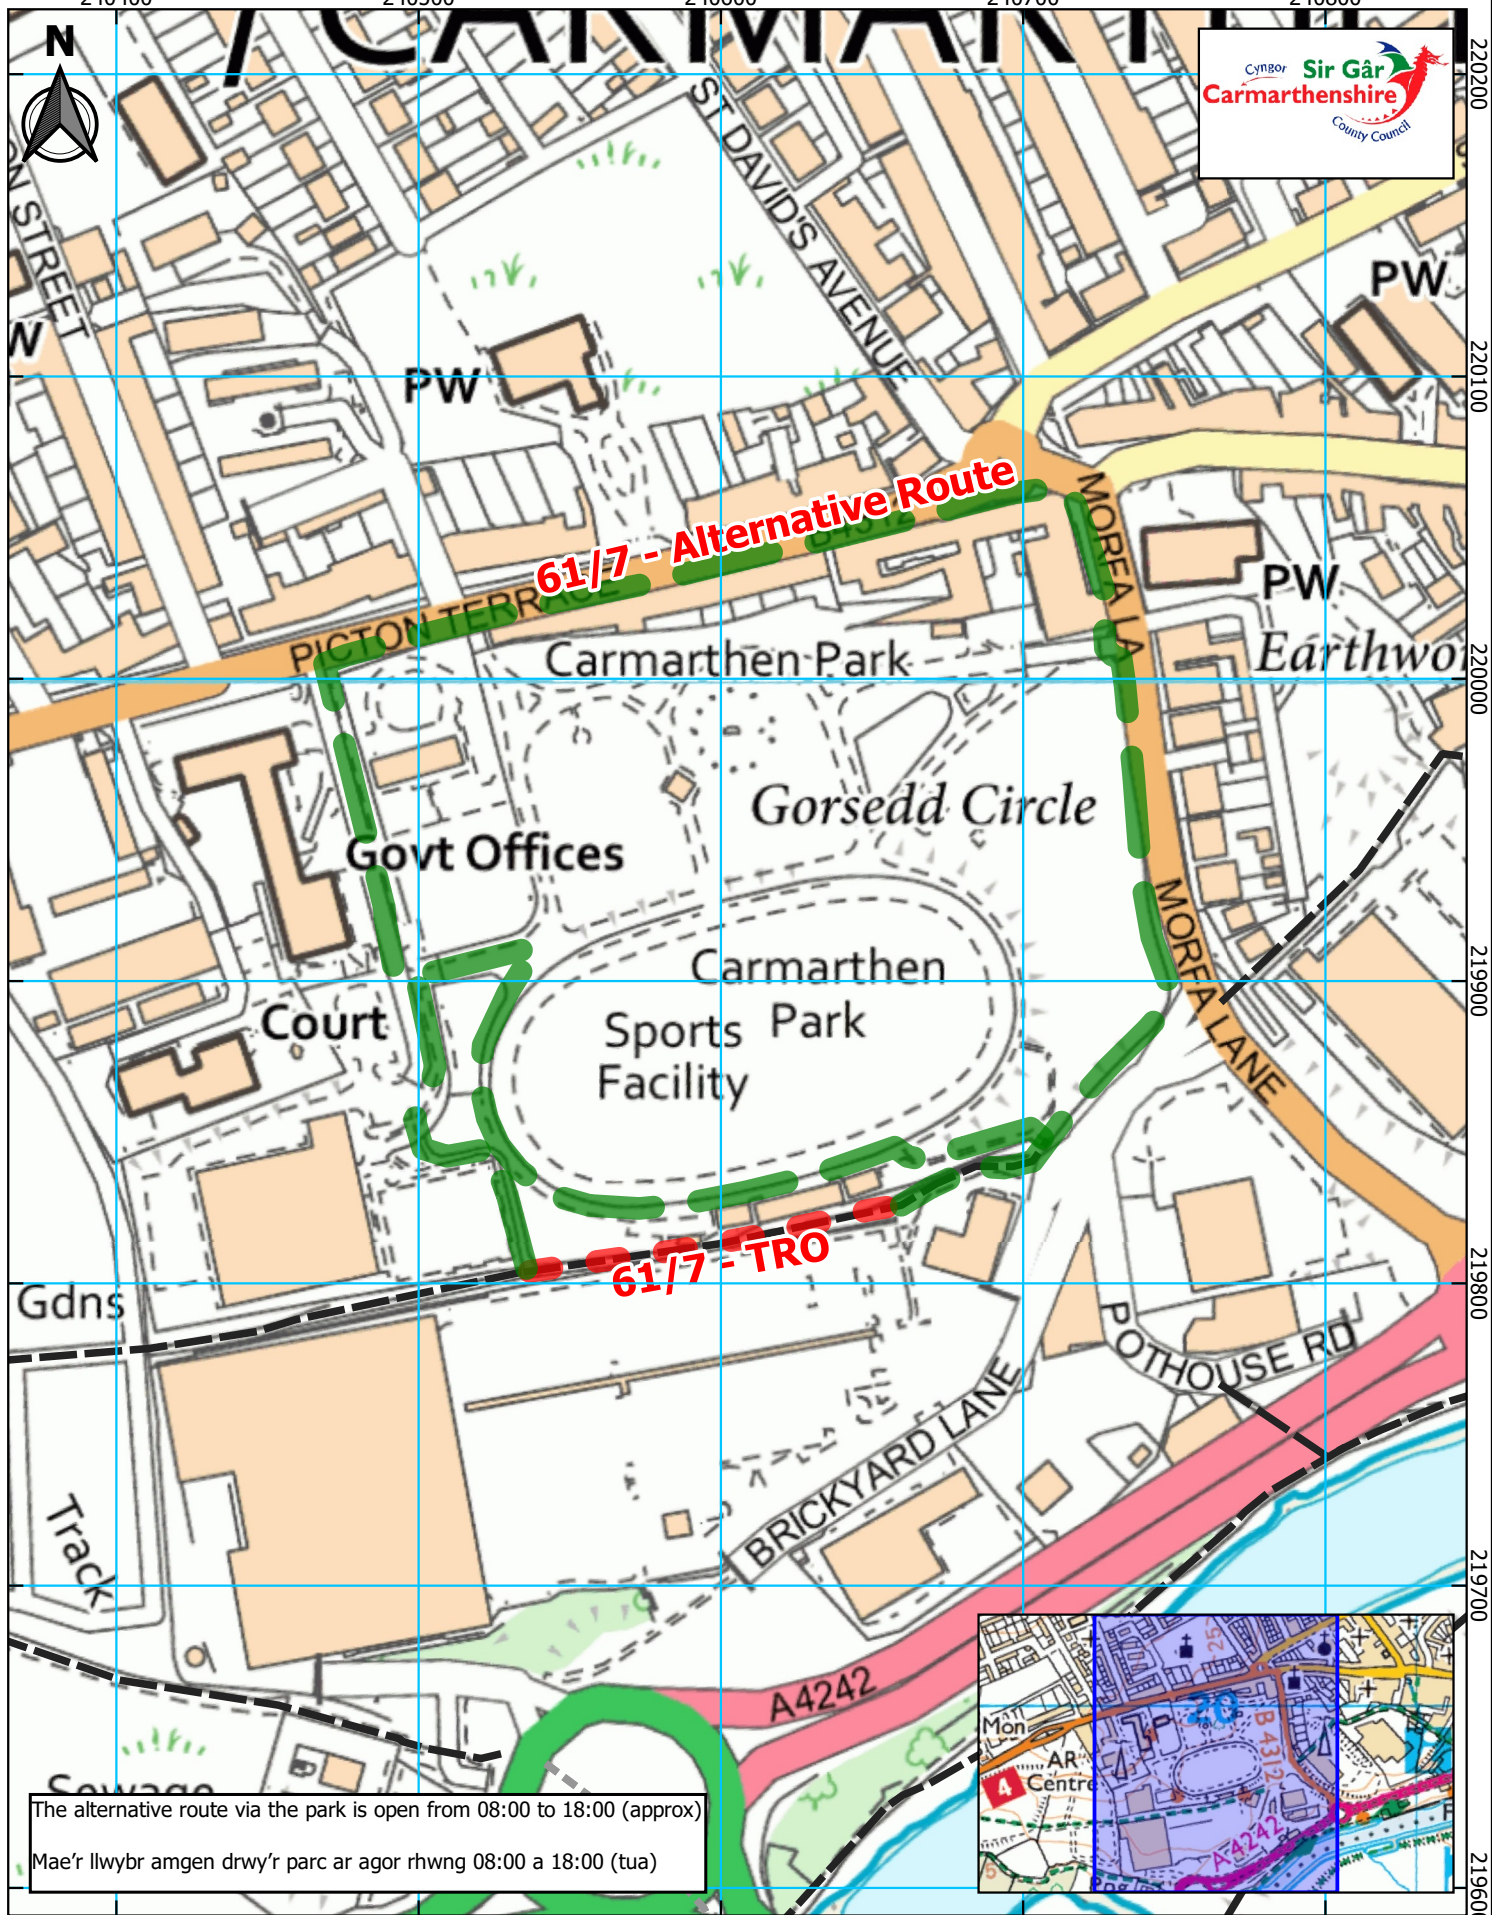

240400

240500

240600

240700

240800

220200
220100
220000
219900
219800
219700
219600

The alternative route via the park is open from 08:00 to 18:00 (approx)
Mae'r llwybr amgen drwy'r parc ar agor rhwng 08:00 a 18:00 (tua)

**PUBLIC FOOTPATH 61/7 (PART), TESCO, MORFA LANE, CARMARTHEN
TEMPORARY PROHIBITION OF TRAFFIC ORDER 2024**

**LLWYBR TROED 61/7 (RHAN), TESCO, LON MORFA, CAERFYRDDIN
GORCHYMYN GWAHARDDIAD DROS DRO AR DRAFFIG 2024**

-  Path temporarily closed
Llwybr ar gau dros dro
-  Alternative route
Llwybr arall

Scale: 1:2500 @ A4